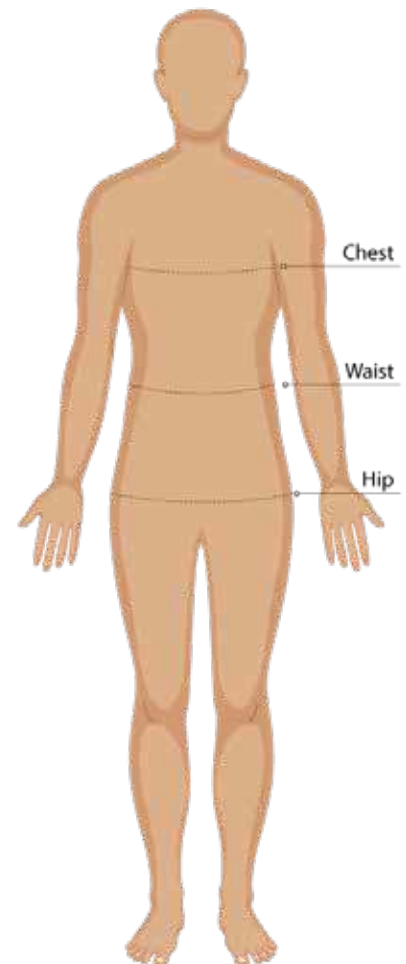

CHEST

Measure around the fullest part of your chest. This is the key measurement for shirts/blouses & dresses. Make sure the measuring tape sits horizontally across your body.

WAIST

Measure around the natural waistline which is the narrowest part of your waist. This is an important measurement for trousers/pants/shorts & skirts

HIP

Measure around the fullest part of the hips

- Our Size Charts are in *Finished Garment Measurements*.
- Size Charts are located on each individual garment on the website, under the **SIZE CHART** tab.
- To determine the size you need to **ADD** to your *Body Measurements* the following:
 - **BLAZERS, DRESSES, TUNICS, SHIRTS, BLOUSES, POLOS** and other upper body garments **ADD 10 - 12 cm**
 - **TROUSERS, SHORTS, SKIRTS & TUNICS** - **ADD 5 - 8 cm** in the waist. These garments are often adjustable in the waist to allow for extra growth.
- A good way to check is to measure & compare a similar garment that is a comfortable fit.