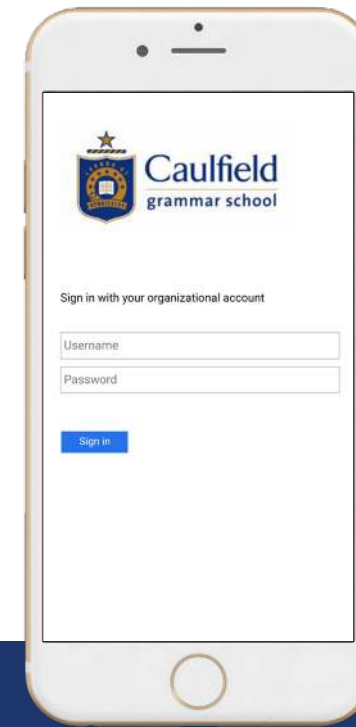

# How to log into CaulfieldLife

Step 1

Step 2

Step 3

Step 4

Step 5

Download the *CaulfieldLife* app

Login to the App

First time logging in?  
Select "Forgot Username"  
or "Forgot Password"

At the Microsoft Sign In page,  
enter your full Parent ID

Example: 123456@caulfieldgs.vic.edu.au  
Your parent ID is your username