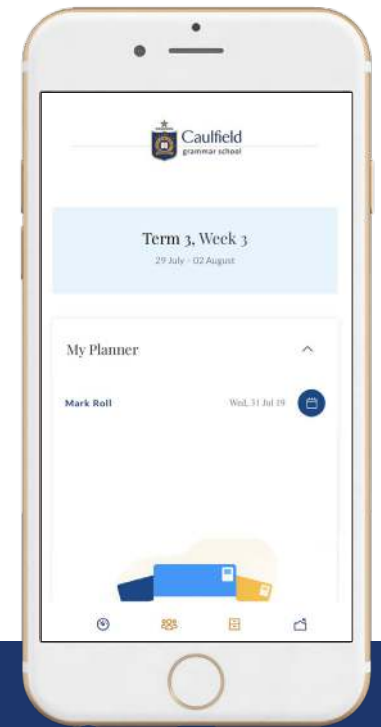

# How to log into CaulfieldLife

Step 1

Step 2

Step 3

Step 4

Step 5

Download the *CaulfieldLife* app

Login to the App

First time logging in?  
Select "Forgot Username"  
or "Forgot Password"

At the Microsoft Sign In page,  
enter your full Parent ID

Example: 123456@caulfieldgs.vic.edu.au  
Your parent ID is your username