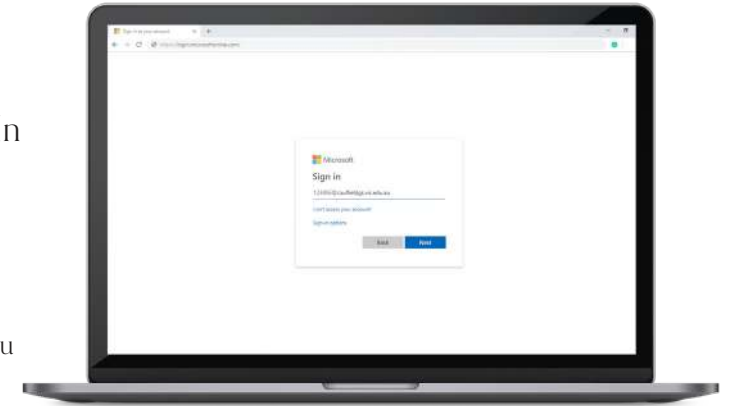

How to log into *CaulfieldLife*

Step 1

Type the URL
<https://caulfieldlife.com.au>
into the navigation bar of
your browser

Step 2

At the Microsoft Sign-In
page, enter your full
parent ID

Example:
123456@caulfieldgs.vic.edu.au