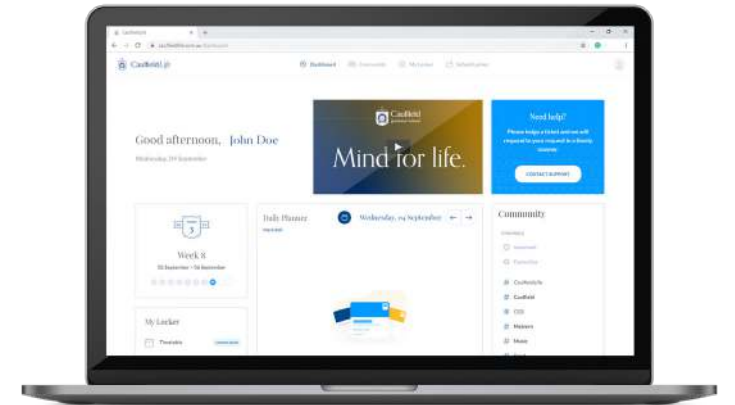

Need Help?

IT Service Desk (03) 9524 6207

Monday - Friday: 9am - 5pm

support@caulfieldgs.vic.edu.au

Caulfield
grammar school