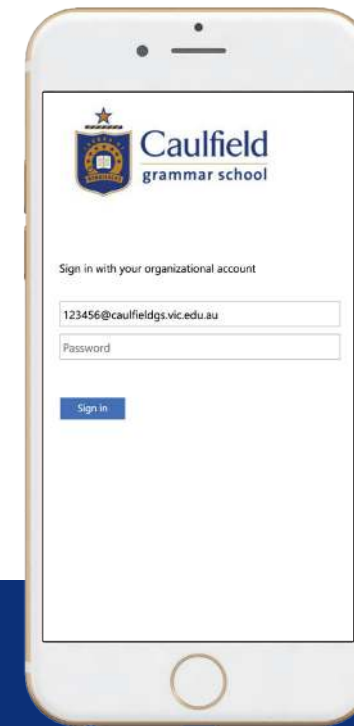

Step 4

Enter your password