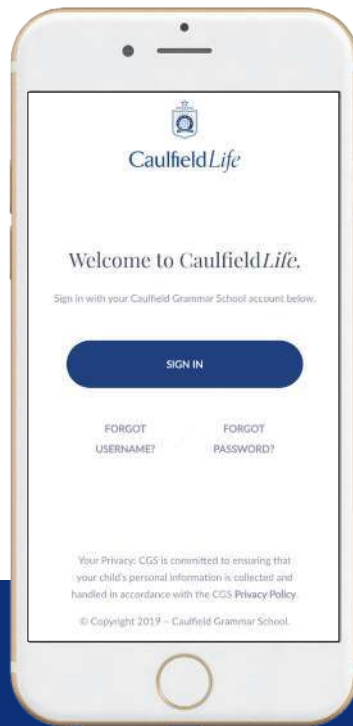

My Locker

MANAGE
your school related administrative tasks and access relevant Quick Links

School Locker

BROWSE
information about our broad and balanced programs, school operations, services and campuses

How to sign in to CaulfieldLife

Step 1

Download the
CaulfieldLife app

Step 2

Login to the app
First time logging in?
Select 'Forgot Username'
or 'Forgot Password'

Step 3

At the Microsoft Sign-In page,
enter your full Parent ID

Example:
123456@caulfieldgs.vic.edu.au
Your parent ID is your username