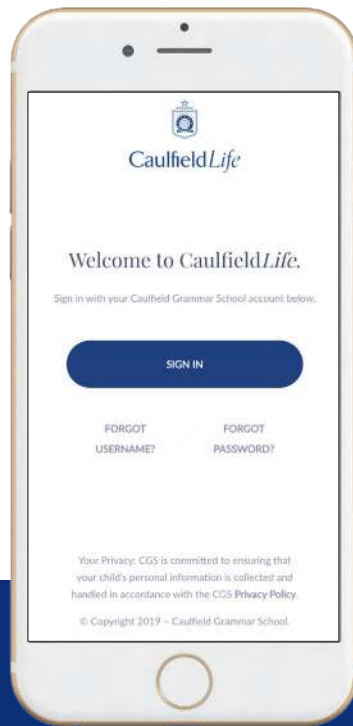

Step 2

Login to the app
First time logging in?
Select 'Forgot Username'
or 'Forgot Password'