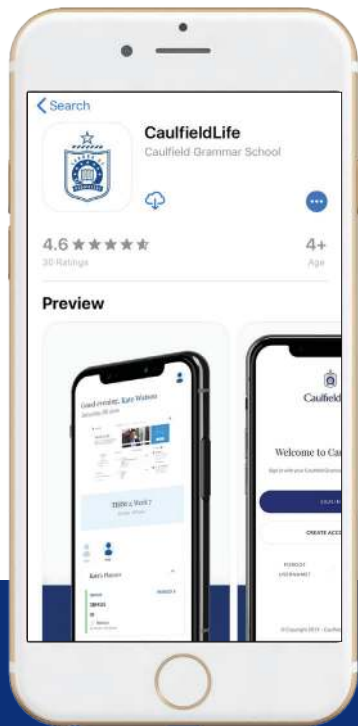

My Locker

MANAGE
your school related administrative tasks and access relevant Quick Links

School Locker

BROWSE
information about our broad and balanced programs, school operations, services and campuses

How to sign in to CaulfieldLife

Step 1

Download the
CaulfieldLife app

Step 2

Login to the app
First time logging in?
Select 'Forgot Username'
or 'Forgot Password'

Step 3

At the Microsoft Sign-In page,
enter your full Parent ID

Example:
123456@caulfieldgs.vic.edu.au
Your parent ID is your username