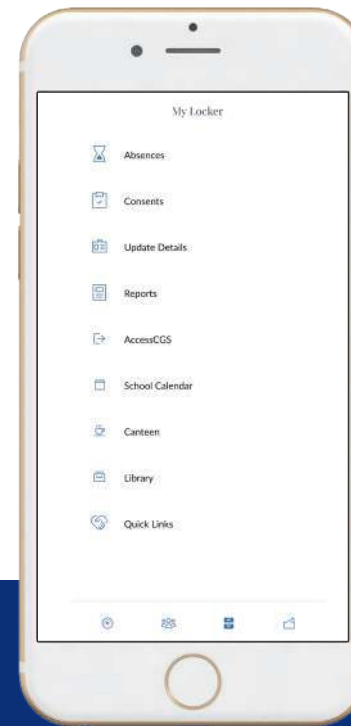

CaulfieldLife

Our Digital Community Platform

Dashboard

ACCESS
everything you need to know about the school day in a single view

Community

ENGAGE
with information, people and news within our key communication platform

My Locker

MANAGE
your school related administrative tasks and access relevant Quick Links

School Locker

BROWSE
information about our broad and balanced programs, school operations, services and campuses

How to sign in to CaulfieldLife