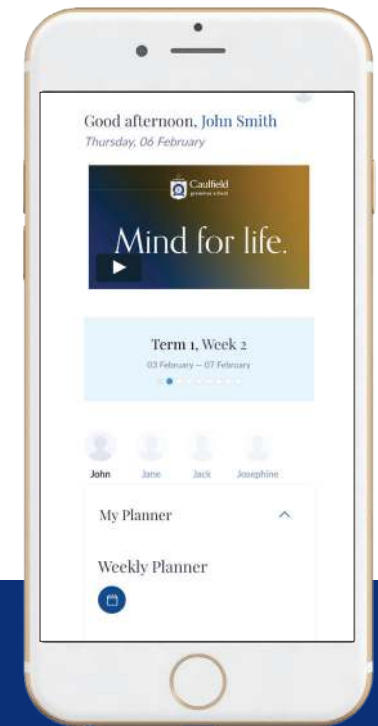

Step 5

Become familiar with
the app features

Need Help?

IT Service Desk (03) 9524 6207

Monday - Friday: 9am - 5pm

support@caulfieldgs.vic.edu.au