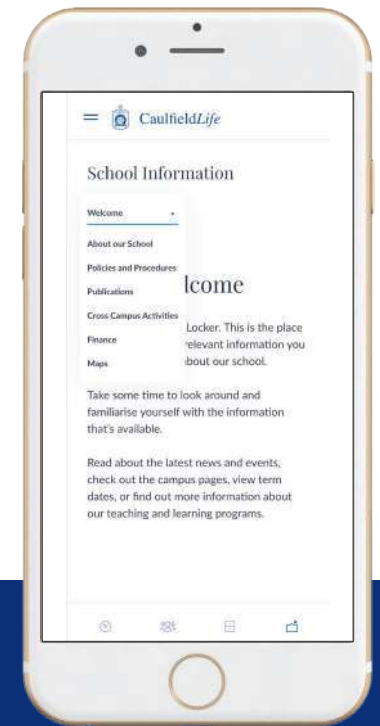

CaulfieldLife

Our Digital Community Platform

Dashboard

ACCESS
everything you need to know about the school day in a single view

Community

ENGAGE
with information, people and news within our key communication platform

My Locker

MANAGE
your school related administrative tasks and access relevant Quick Links

School Locker

BROWSE
information about our broad and balanced programs, school operations, services and campuses

How to sign in to CaulfieldLife