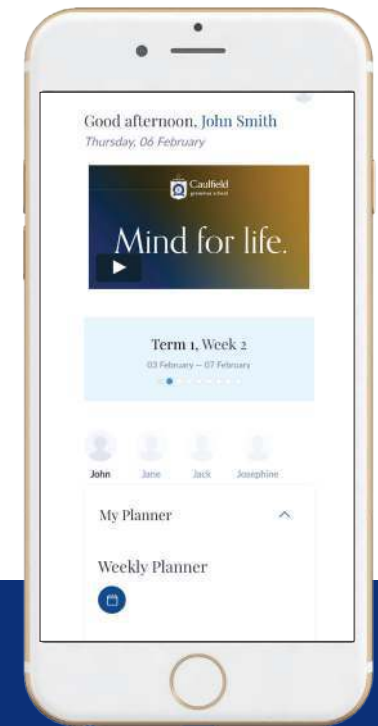

Step 5

Become familiar with
the app features

Need Help?

📞 IT Service Desk (03) 9524 6207

Monday - Friday: 9am - 5pm

✉️ support@caulfieldgs.vic.edu.au