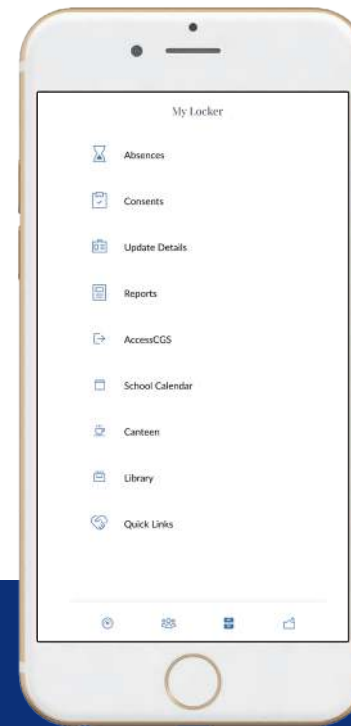

### Dashboard

▲  
**ACCESS**  
everything you need to know about the school day in a single view

### My Locker

▲  
**MANAGE**  
your school related administrative tasks and access relevant Quick Links