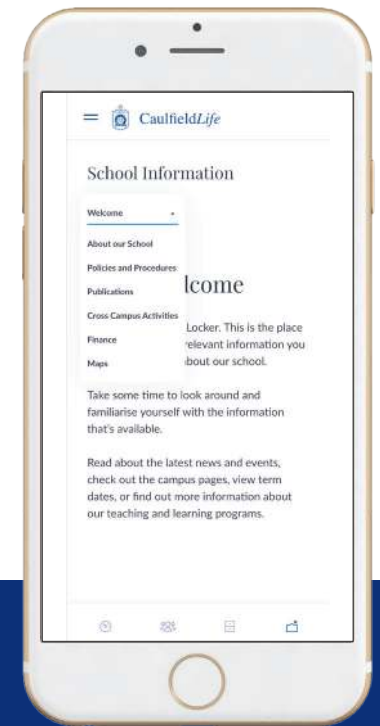

School Locker

▲
BROWSE
information about our broad and balanced programs, school operations, services and campuses