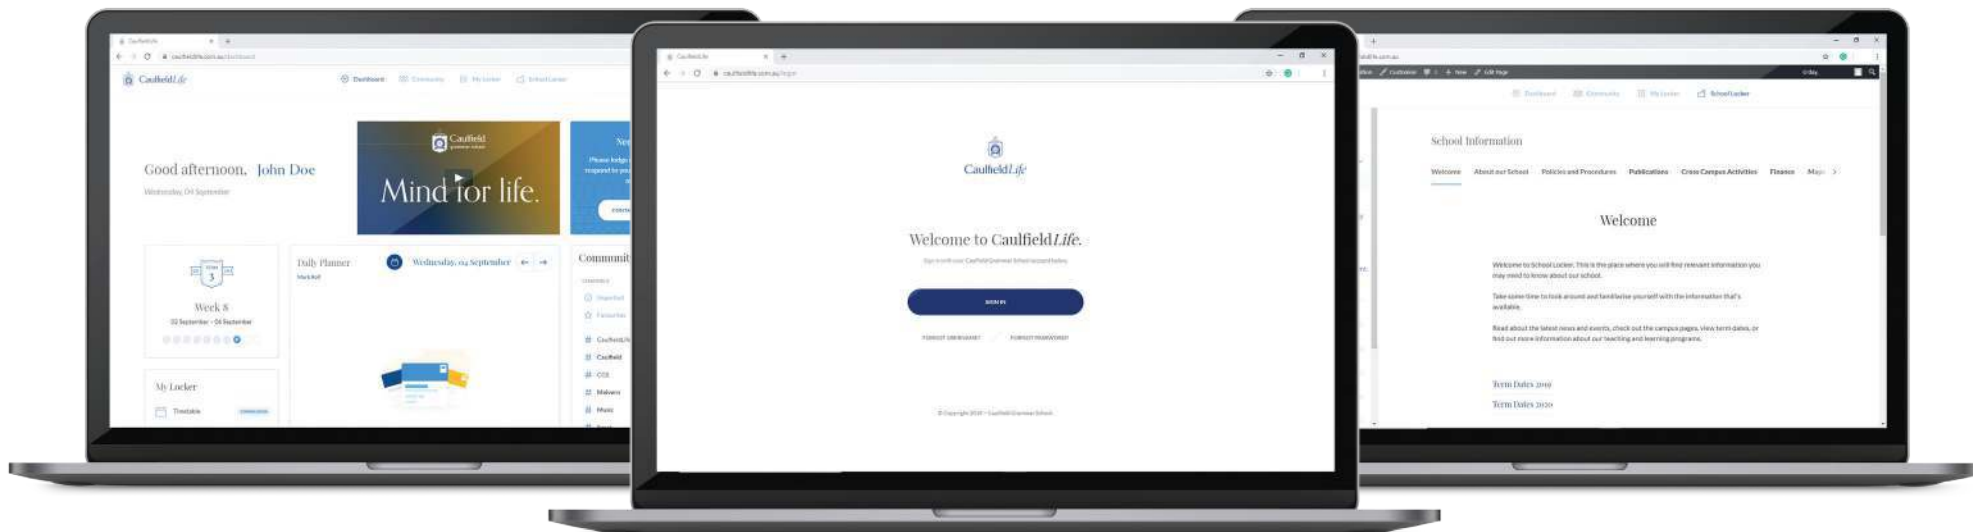

Caulfield*Life*

Our Digital Community Platform

KEY PLATFORM FEATURES

Dashboard

ACCESS
everything you need to know about the school day in a single view

Community

ENGAGE
with information, people and news within our key communication platform