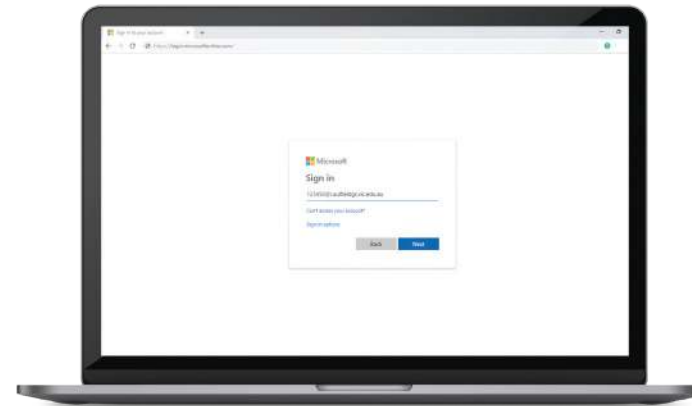

## Step 2

At the Microsoft  
Sign-In page, enter  
your full school ID

Example:  
123456@caulfieldgs.vic.edu.au

(You may need to log out of  
any other Microsoft accounts)