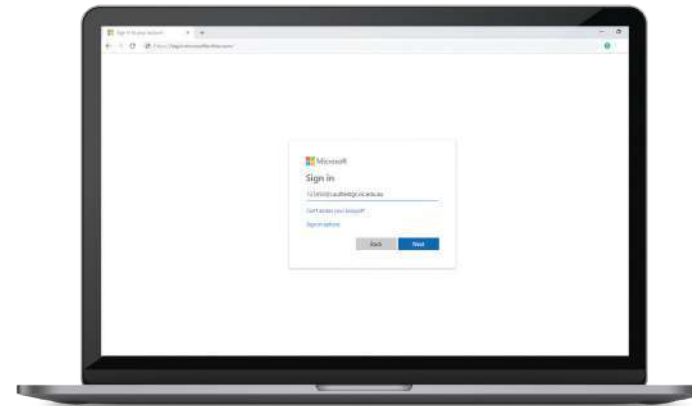

Step 2

At the Microsoft
Sign-In page, enter
your full school ID

Example:
123456@caulfieldgs.vic.edu.au

(You may need to log out of
any other Microsoft accounts)