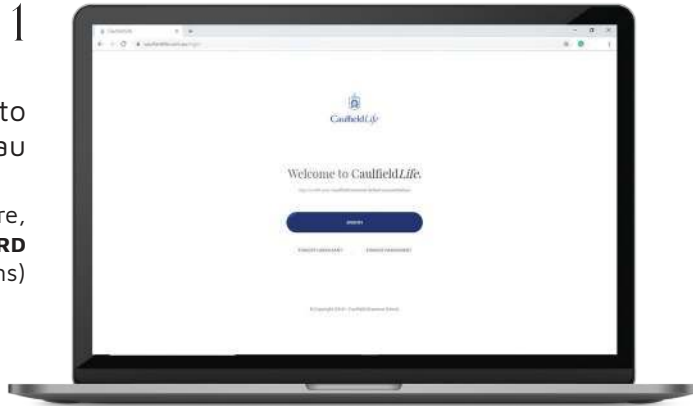

How to sign in to CaulfieldLife

Step 1

Go to
caulfieldlife.com.au

(If it is your first time here,
click **FORGOT PASSWORD**
and follow instructions)