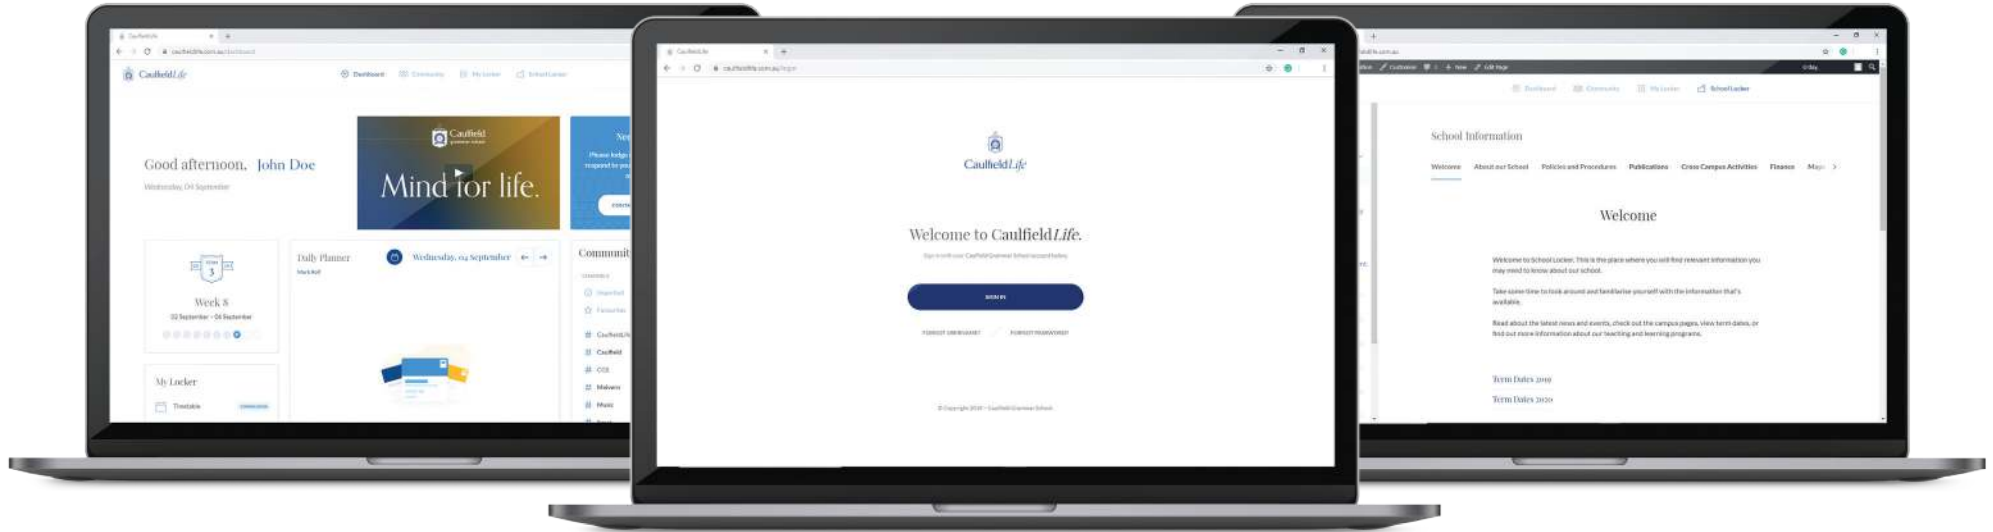

# Caulfield*Life*

## Our Digital Community Platform

### KEY PLATFORM FEATURES

 **Dashboard**

**ACCESS**  
everything you need to know about the school day in a single view

 **Community**

**ENGAGE**  
with information, people and news within our key communication platform